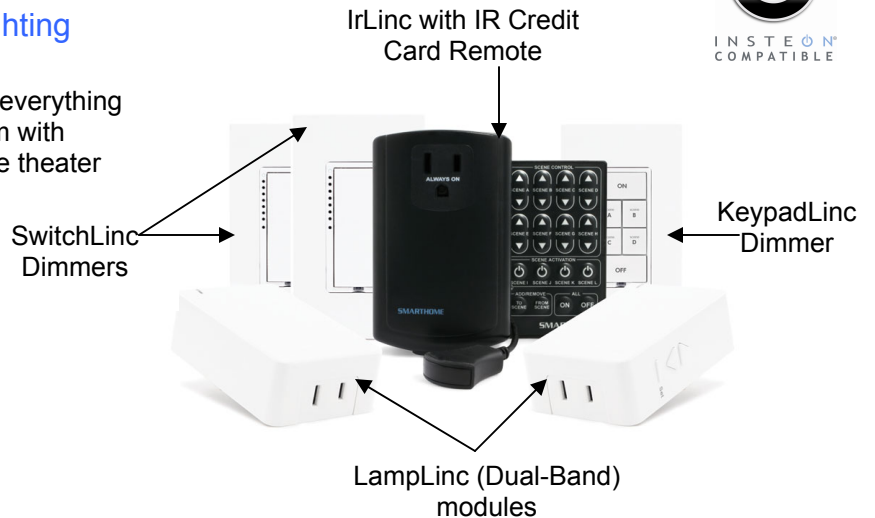

Quick-Start Guide

IRLinc™ - INSTEON® Home Theater Lighting Control Kit

Model: 2490A7 – 6-piece starter kit includes everything needed to start an INSTEON automation system with remote control access and control for your home theater system

Your Starter Kit Contains:

- Two (2) LampLinc™ (Dual-Band) modules (#2457D2)
- Two (2) SwitchLinc™ Dimmers (#2476D)
- One (1) KeypadLinc™ Dimmer (#2486DWH6)
- One (1) IRLinc™ Receiver with IR Credit Card Remote (#2411R)

INSTEON is a simple, reliable, and affordable breakthrough in home control. Simple - INSTEON uses Plug-n-Tap™ installation and programming that takes only minutes to setup. Reliable - every INSTEON device is a 2-way repeater, using existing power line wiring as well as radio frequency for communication. Affordable - INSTEON home automation products are priced at just a fraction of comparable systems. A home with INSTEON automation grows in value with every device you add, and truly makes life more convenient, safe and fun.

Installation

- 1) Install each LampLinc (Dual-Band) module, referencing the Quick-Start Guide provided with that product
- 2) Use the LampLinc (Dual-Band) Quick-Start Guide to test that the modules are bridging the phases in your home
- 3) Install each SwitchLinc Dimmer, referencing the Quick-Start Guide provided with that product
- 4) Install the KeypadLinc Dimmer, referencing the Quick-Start Guide provided with that product
- 5) Install the IRLinc Receiver, referencing the Quick-Start Guide provided with that product
- 6) Follow the Linking instructions in the IRLinc, SwitchLinc, KeypadLinc and/or LampLinc (Dual-Band) Quick-Start Guides to begin setting up your new automation system. Each Quick-Start Guide contains the simple steps needed to set up each product as a Controller, Responder, or both!