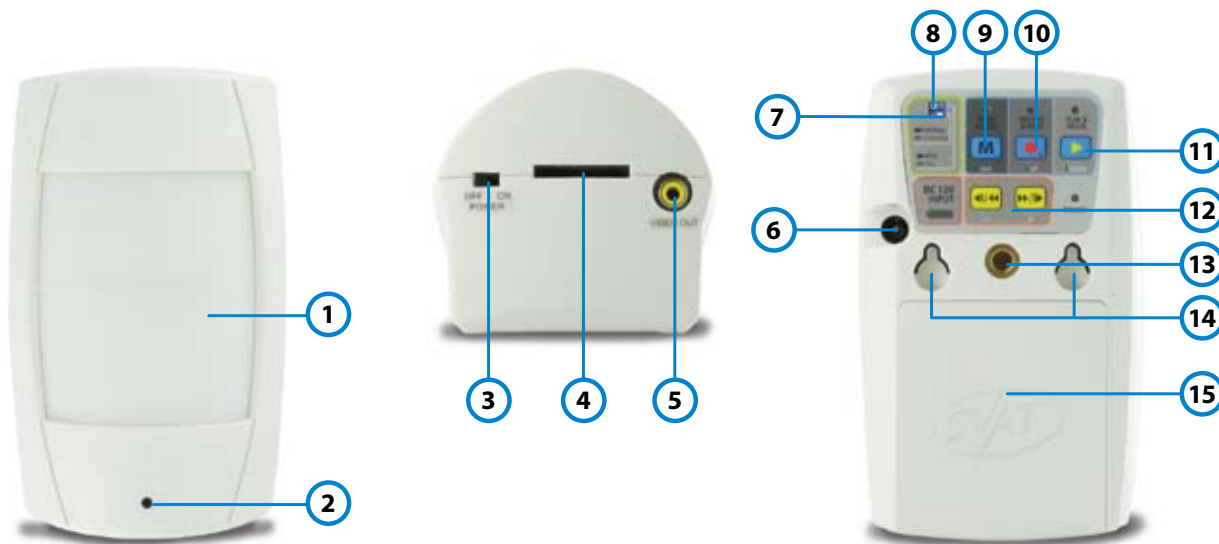

Covert DVR w/ Integrated Color Camera

1. Imitation Sensor
2. Pinhole Camera
3. Power Switch
4. SD Card Slot
5. RCA Video Output
6. 12V DC Power Input

7. Full Stop/Overwrite Selector
  Select whether to overwrite the recorded SD card or to stop recording when the SD card is full.
8. NTSC/PAL Selector
9. Menu Button
10. Record & Stop Button

11. Play & Pause Button
12. Reverse & Forward Buttons
13. Mounting Hole
14. Wall Mount Holes
15. Battery Compartment

DESCRIPTION

The PI1000 is a complete video recording system that is both compact and discreet. The built-in camera catches all the action and the video is recorded onto the included SD card. The best part is, this device looks like an ordinary motion sensor, allowing you to monitor any location discreetly. Simply mount it on the wall at your home or business and the PI1000 will capture high quality digital video. When you want to view your footage, just remove the SD card and watch it on your computer.

WHERE DO I USE THIS?

At home to watch your:

- Children
- Pets
- Nanny
- Entrance ways

At work to watch your:

- Warehouse
- Convenience Stores
- Employees
- Cash/Safe